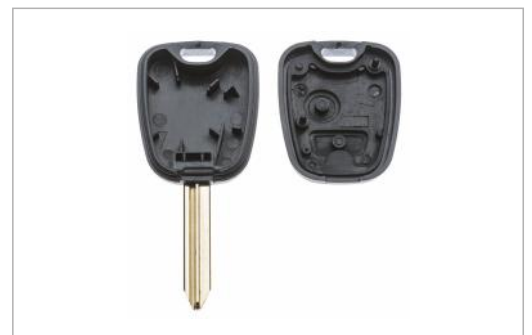

Car Key Shells

FOR: CITROËN®