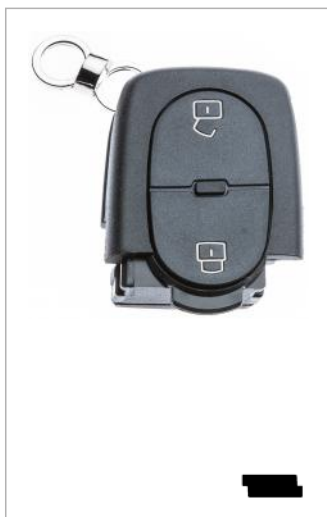

# Car Key Shells

FOR: AUDI®

**HURSB8**

**HURSC2**

**HURSC8**

FOR: BMW®

**HU131RRS8**

**HU178RS8**